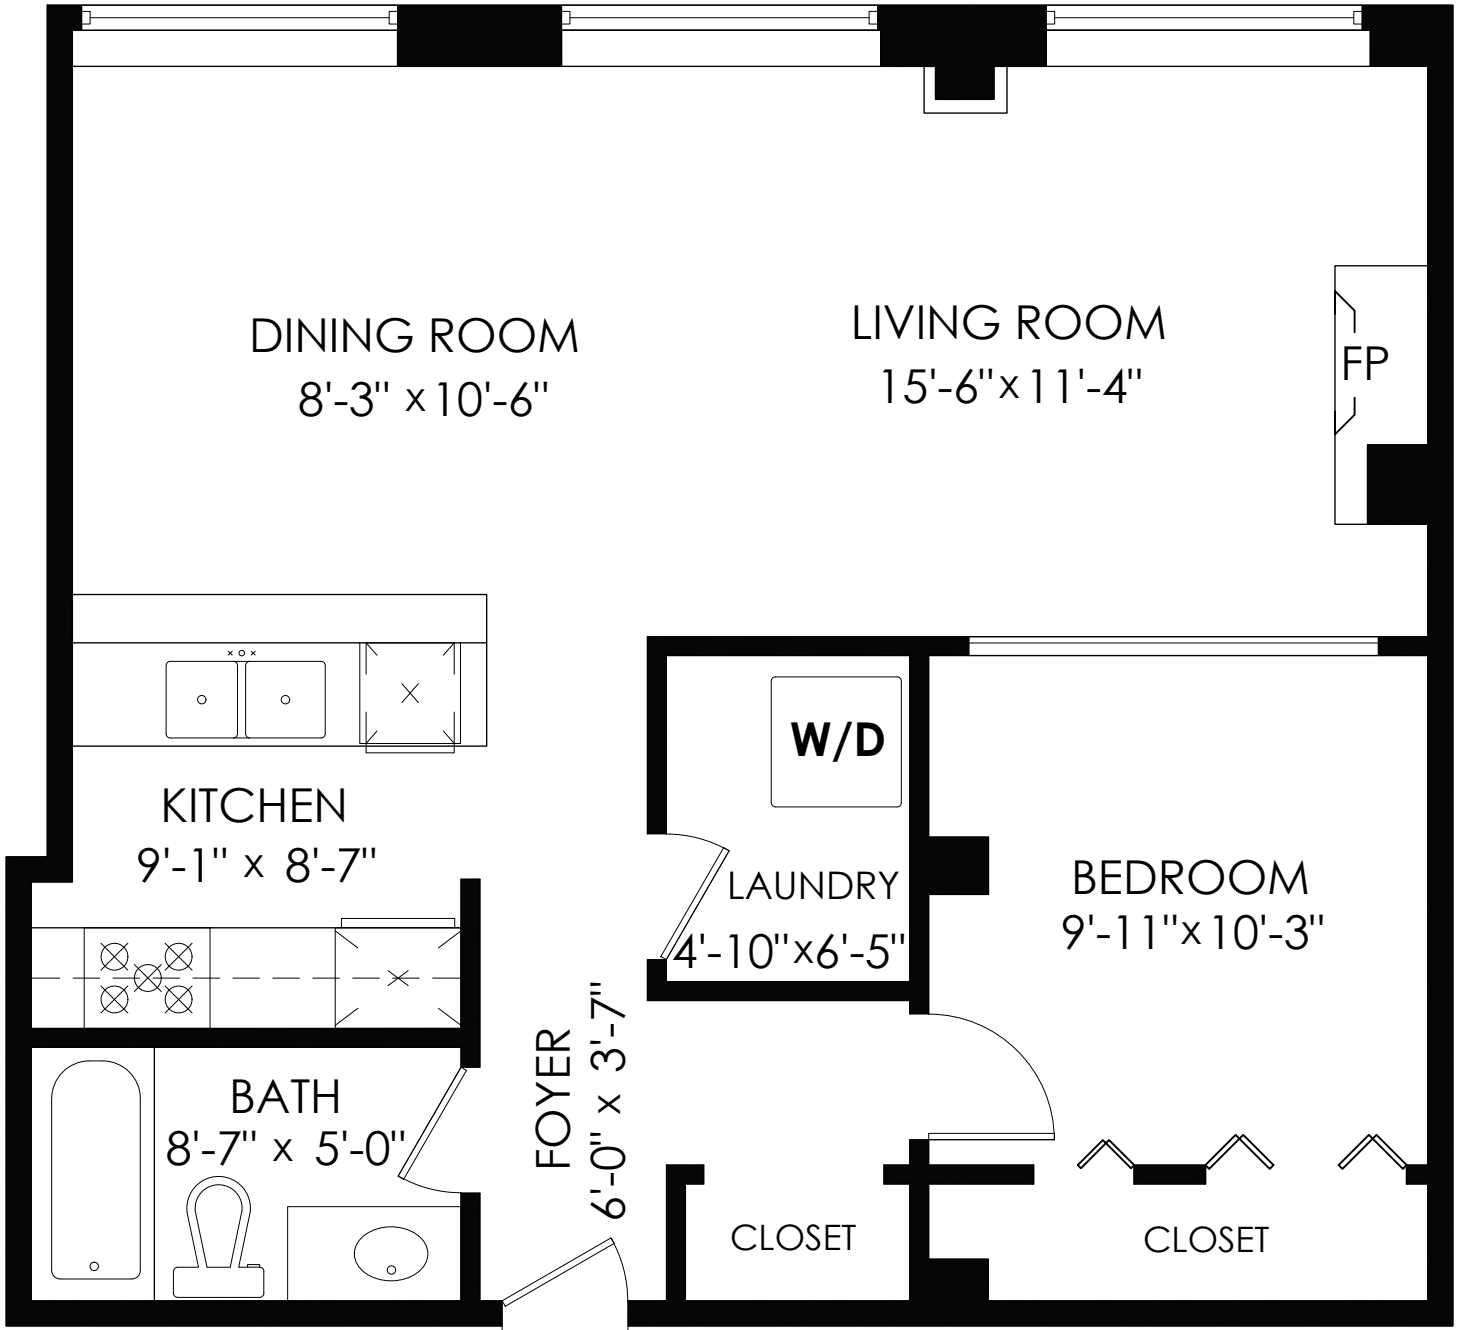

309-549 Columbia St, New Westminster

Floor Area: 741 sq.ft.

Ceiling Height: 12'-10"

SCALE

MEASURED ON: (2024-08-12)

info@pixlworks.com www.pixlworks.com 604.329.5788

E&O Insured. Total square foot calculated to gross unit area. SQFT based on interior measurements to exterior walls, not taken from original blueprints, may include unfinished area. This is for marketing purposes only and is not intended for architectural/construction use. All details, sizes & placements should be considered approximate within +/- 2% tolerance.