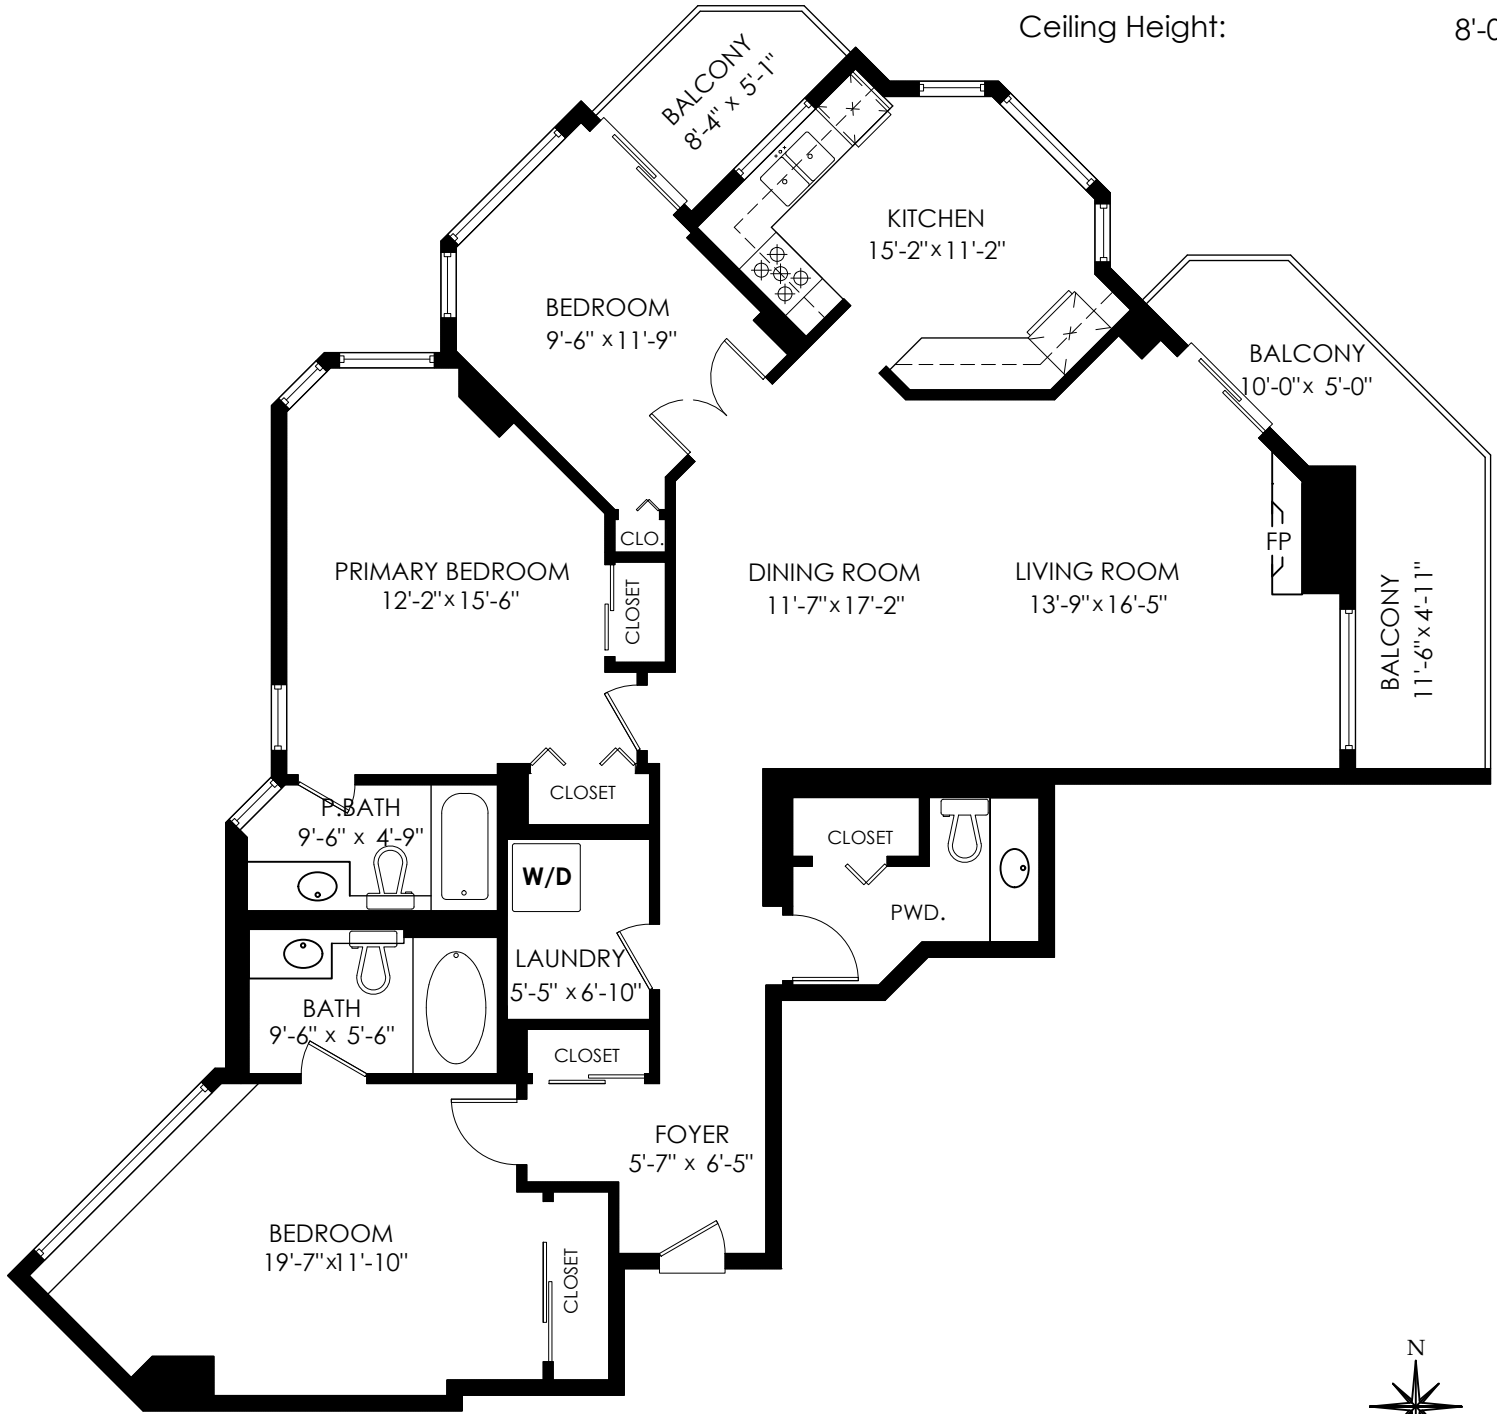

604-779-1292
cindy@teamcindygering.com

Floor Area: 1,486 sq.ft.

Balconies: 148 sq.ft.

Ceiling Height: 8'-0"

MEASURED ON: (2024-08-20)

info@pixlworks.com www.pixlworks.com 604.329.5788

E&O Insured. Total square foot calculated to gross unit area. SQFT based on interior measurements to exterior walls, not taken from original blueprints, may include unfinished area. This is for marketing purposes only and is not intended for architectural/construction use. All details, sizes & placements should be considered approximate within +/- 2% tolerance.