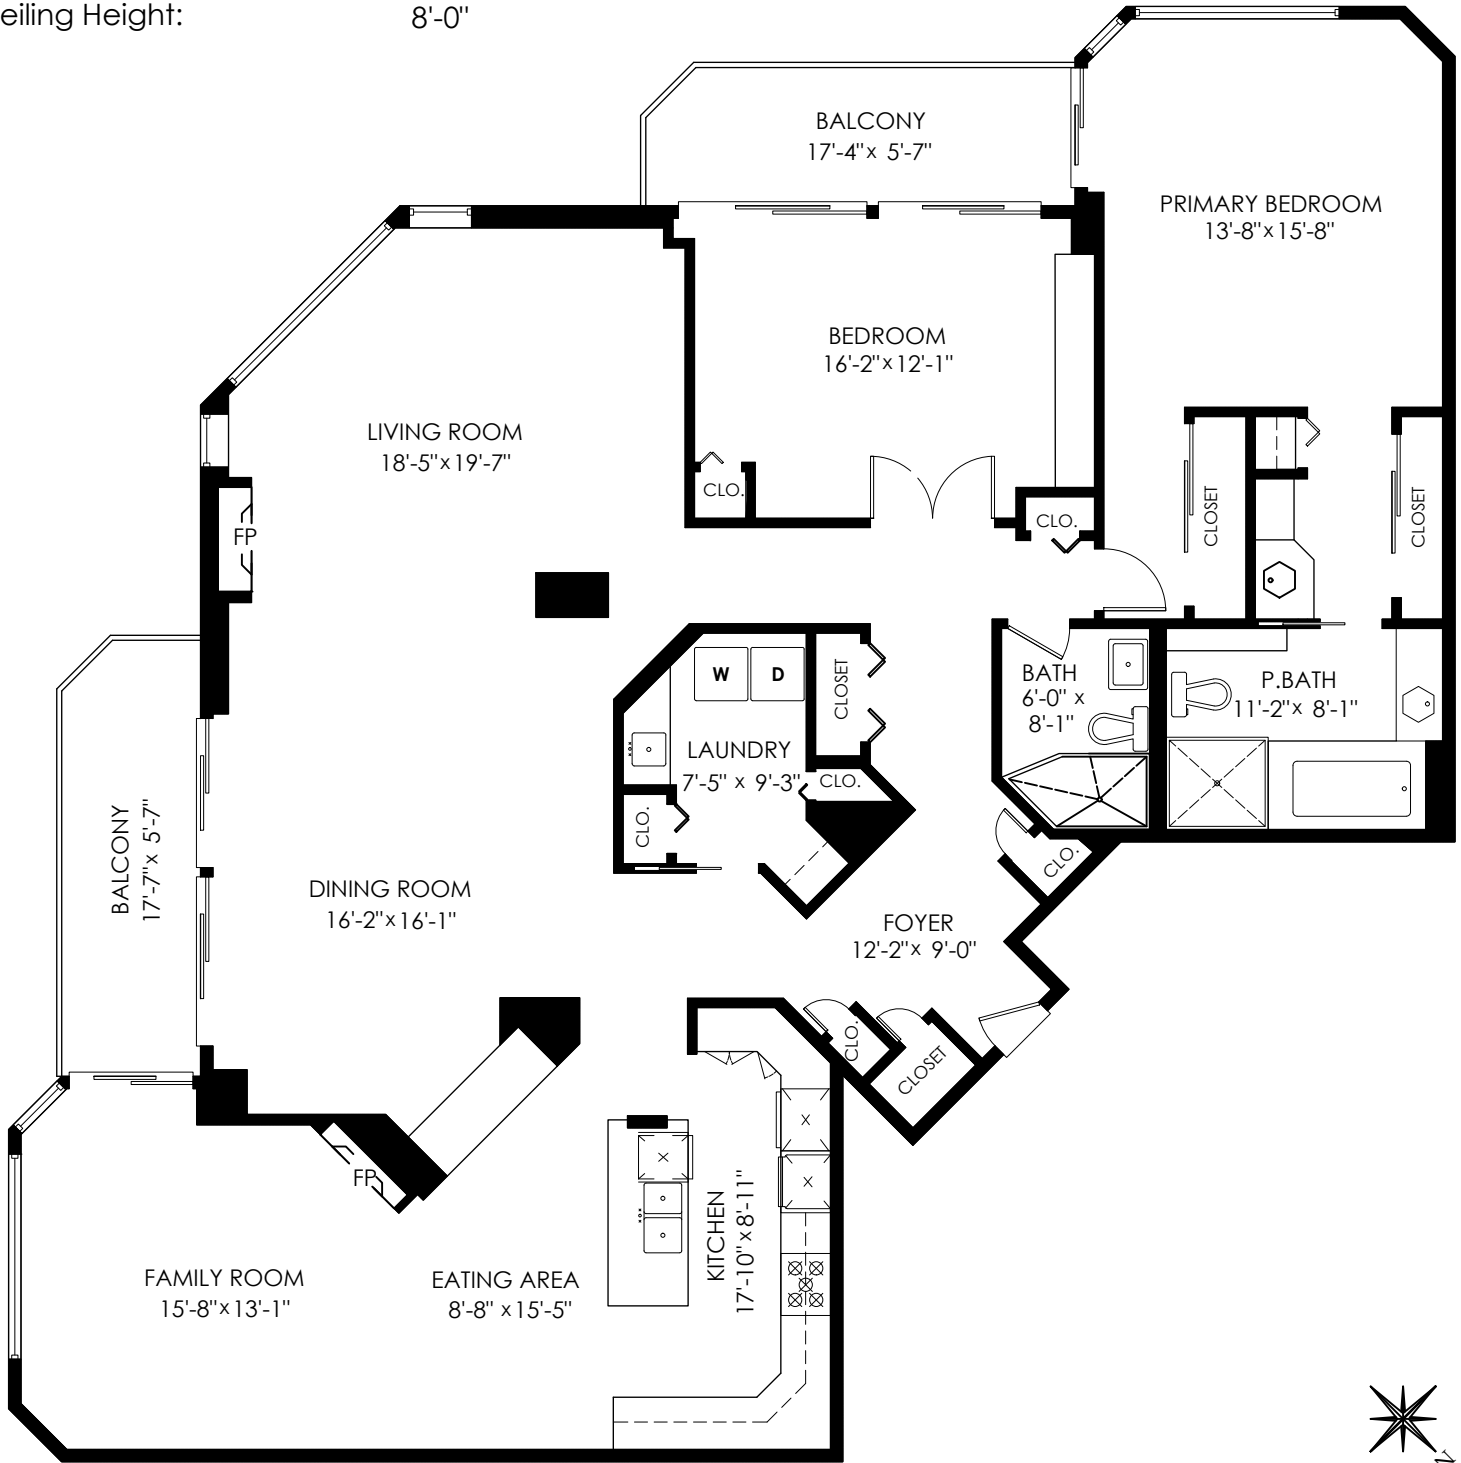

Floor Area: **2,235 sq.ft.**

Balconies: 191 sq.ft.

Ceiling Height: 8'-0"

MEASURED ON: (2024-08-25)

info@pixlworks.com www.pixlworks.com 604.329.5788

E&O Insured. Total square foot calculated to gross unit area. SQFT based on interior measurements to exterior walls, not taken from original blueprints, may include unfinished area. This is for marketing purposes only and is not intended for architectural/construction use. All details, sizes & placements should be considered approximate within +/- 2% tolerance.